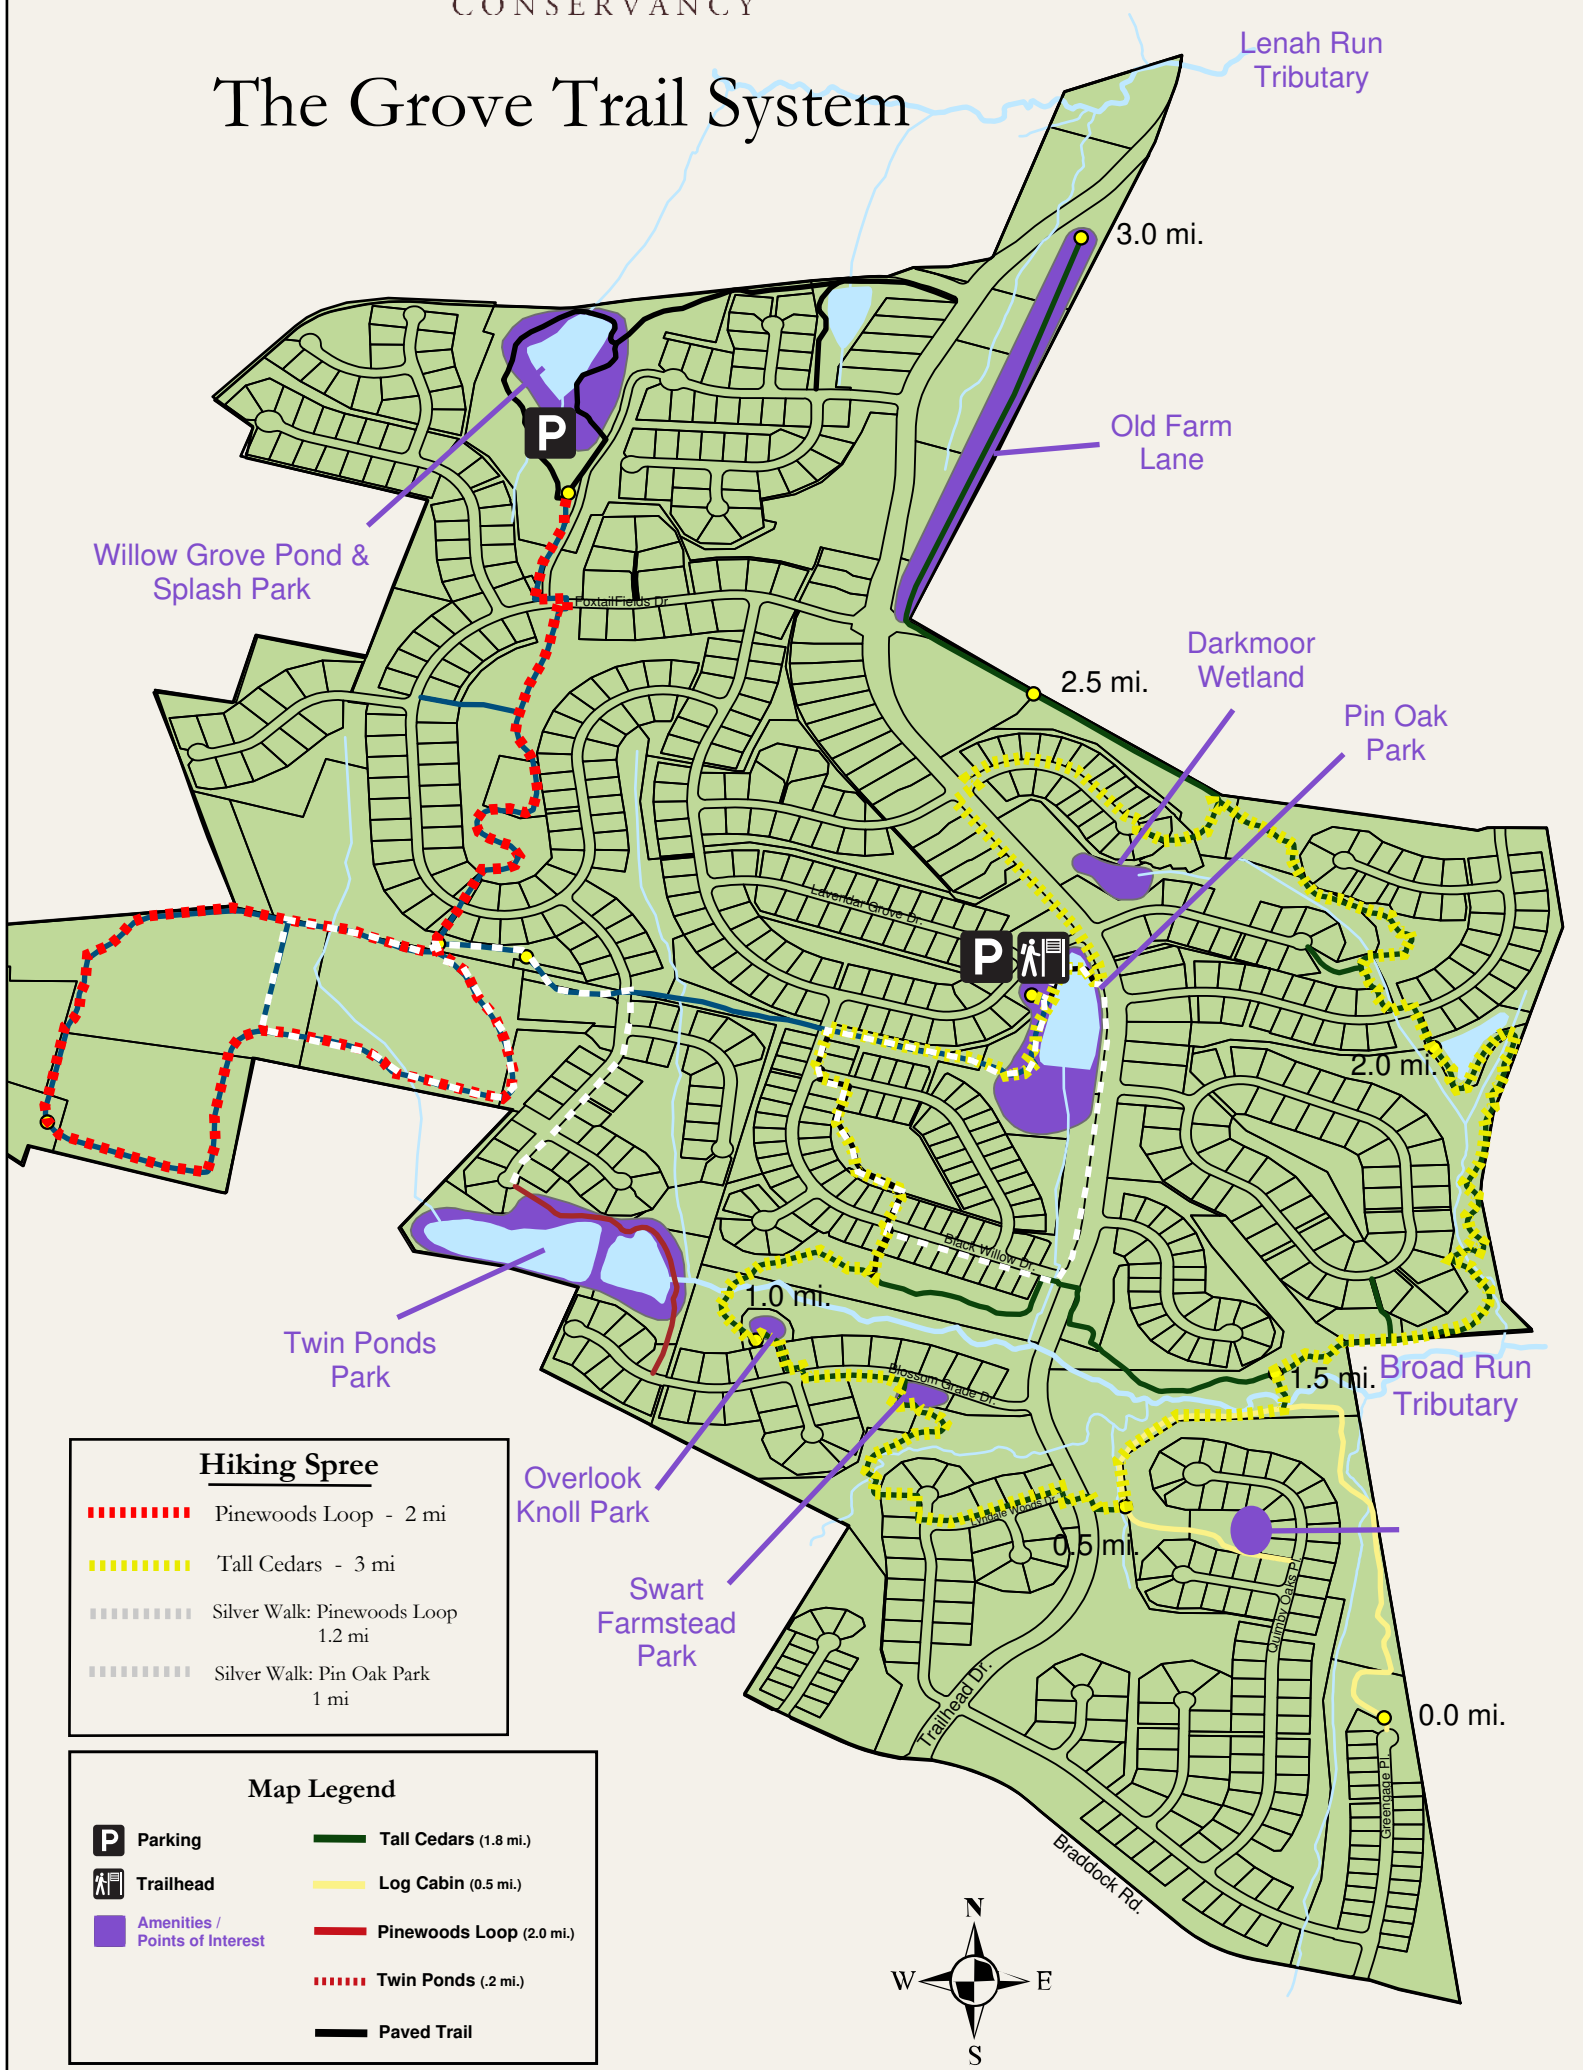

# Willowsford CONSERVANCY

## The Grove Trail System

Hiking Spree	
	Pinwoods Loop - 2 mi
	Tall Cedars - 3 mi
	Silver Walk: Pinwoods Loop 1.2 mi
	Silver Walk: Pin Oak Park 1 mi

Map Legend			
	Parking		Tall Cedars (1.8 mi.)
	Trailhead		Log Cabin (0.5 mi.)
	Amenities / Points of Interest		Pinwoods Loop (2.0 mi.)
			Twin Ponds (.2 mi.)
			Paved Trail