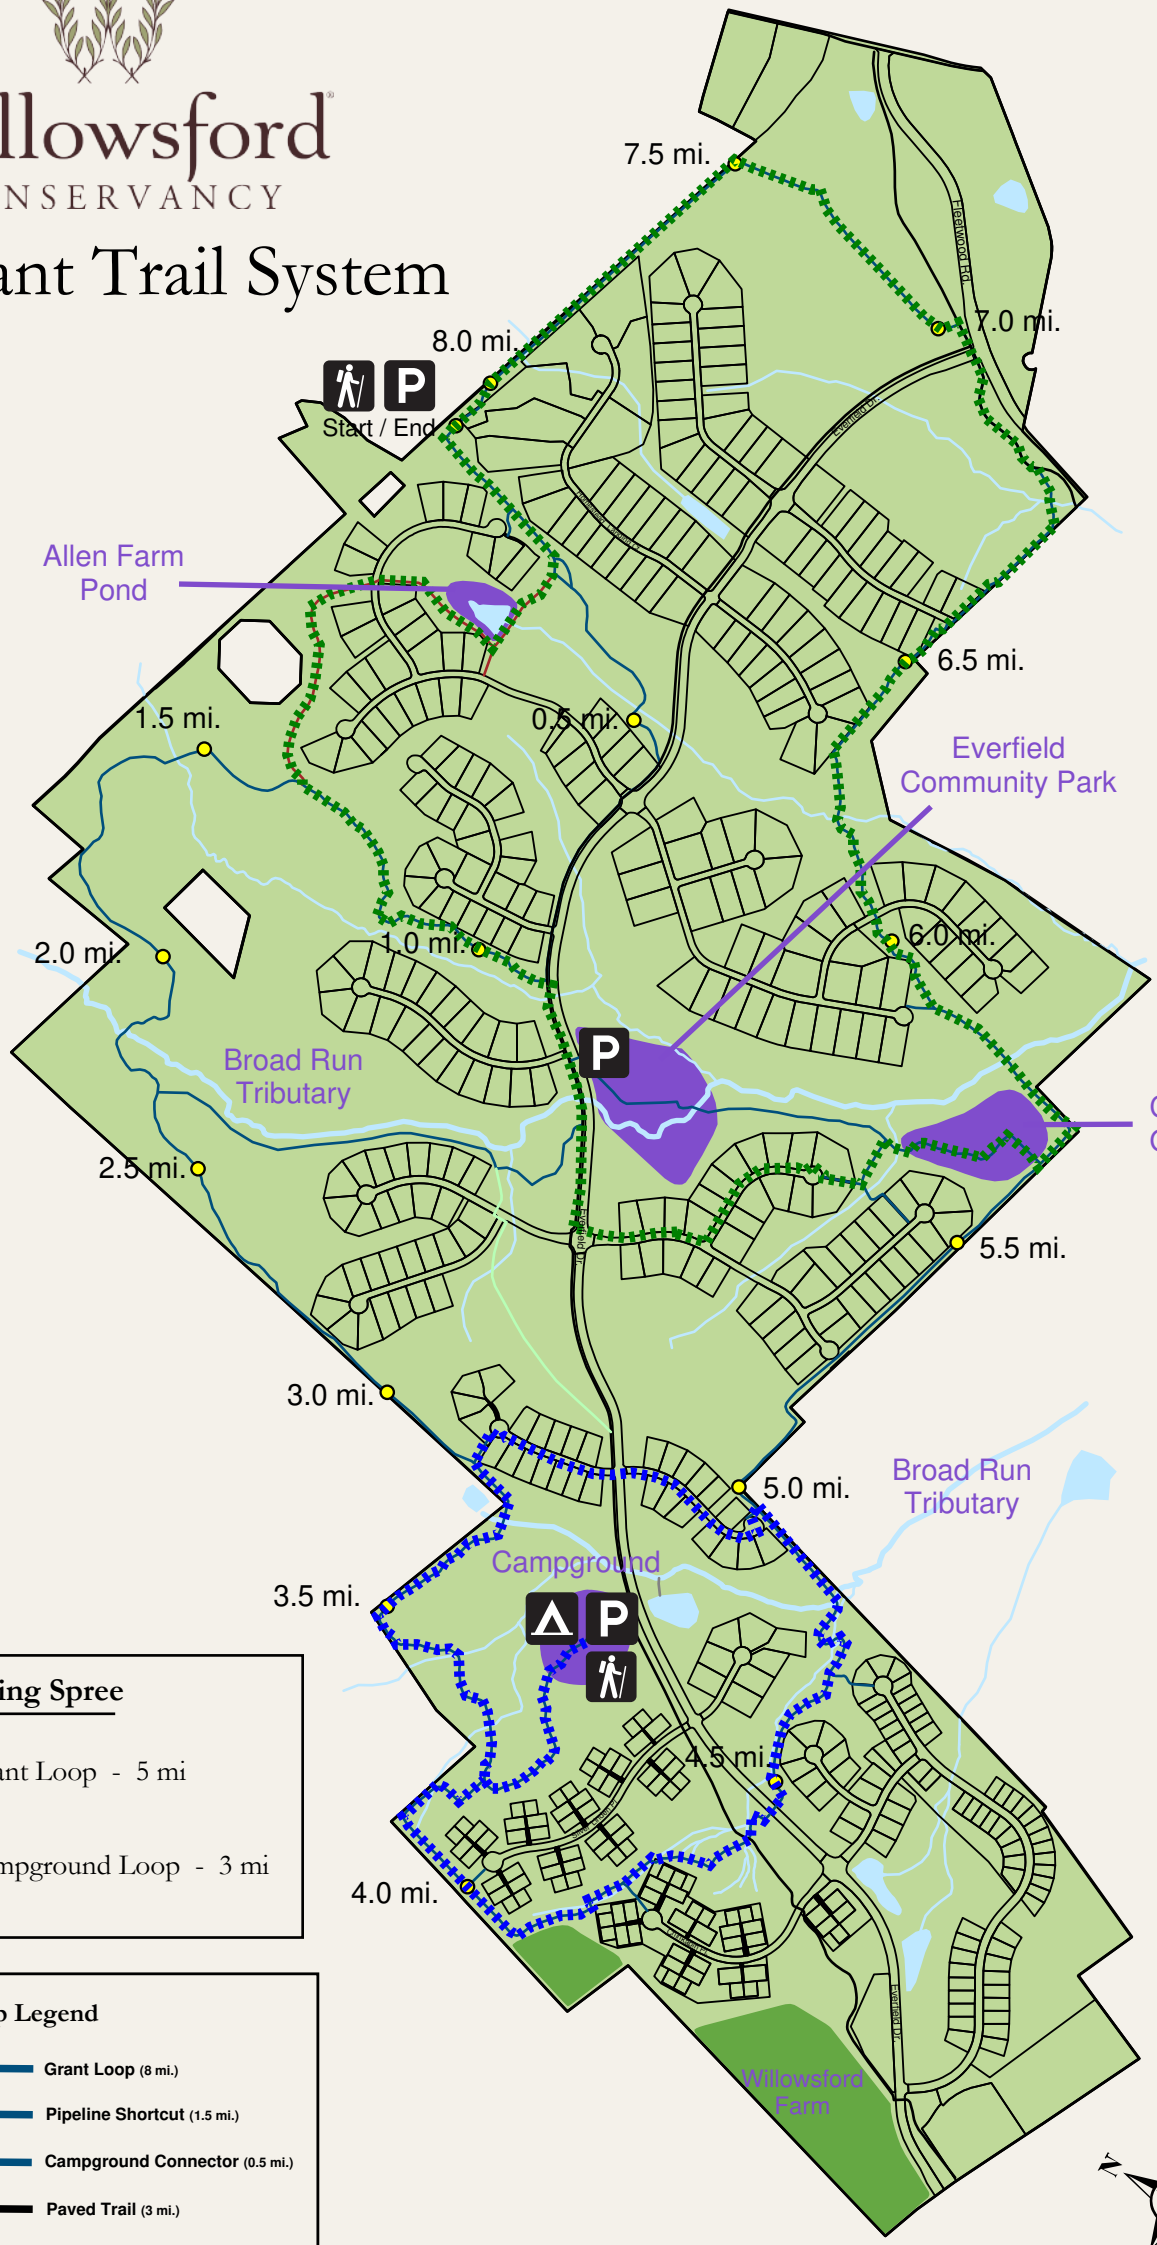

Willowsford[®]

CONSERVANCY

The Grant Trail System

Hiking Spree

- Grant Loop - 5 mi
- Campground Loop - 3 mi

Map Legend

Parking	Grant Loop (8 mi.)
Trailhead	Pipeline Shortcut (1.5 mi.)
Camping	Campground Connector (0.5 mi.)
Amenities / Points of Interest	Paved Trail (3 mi.)