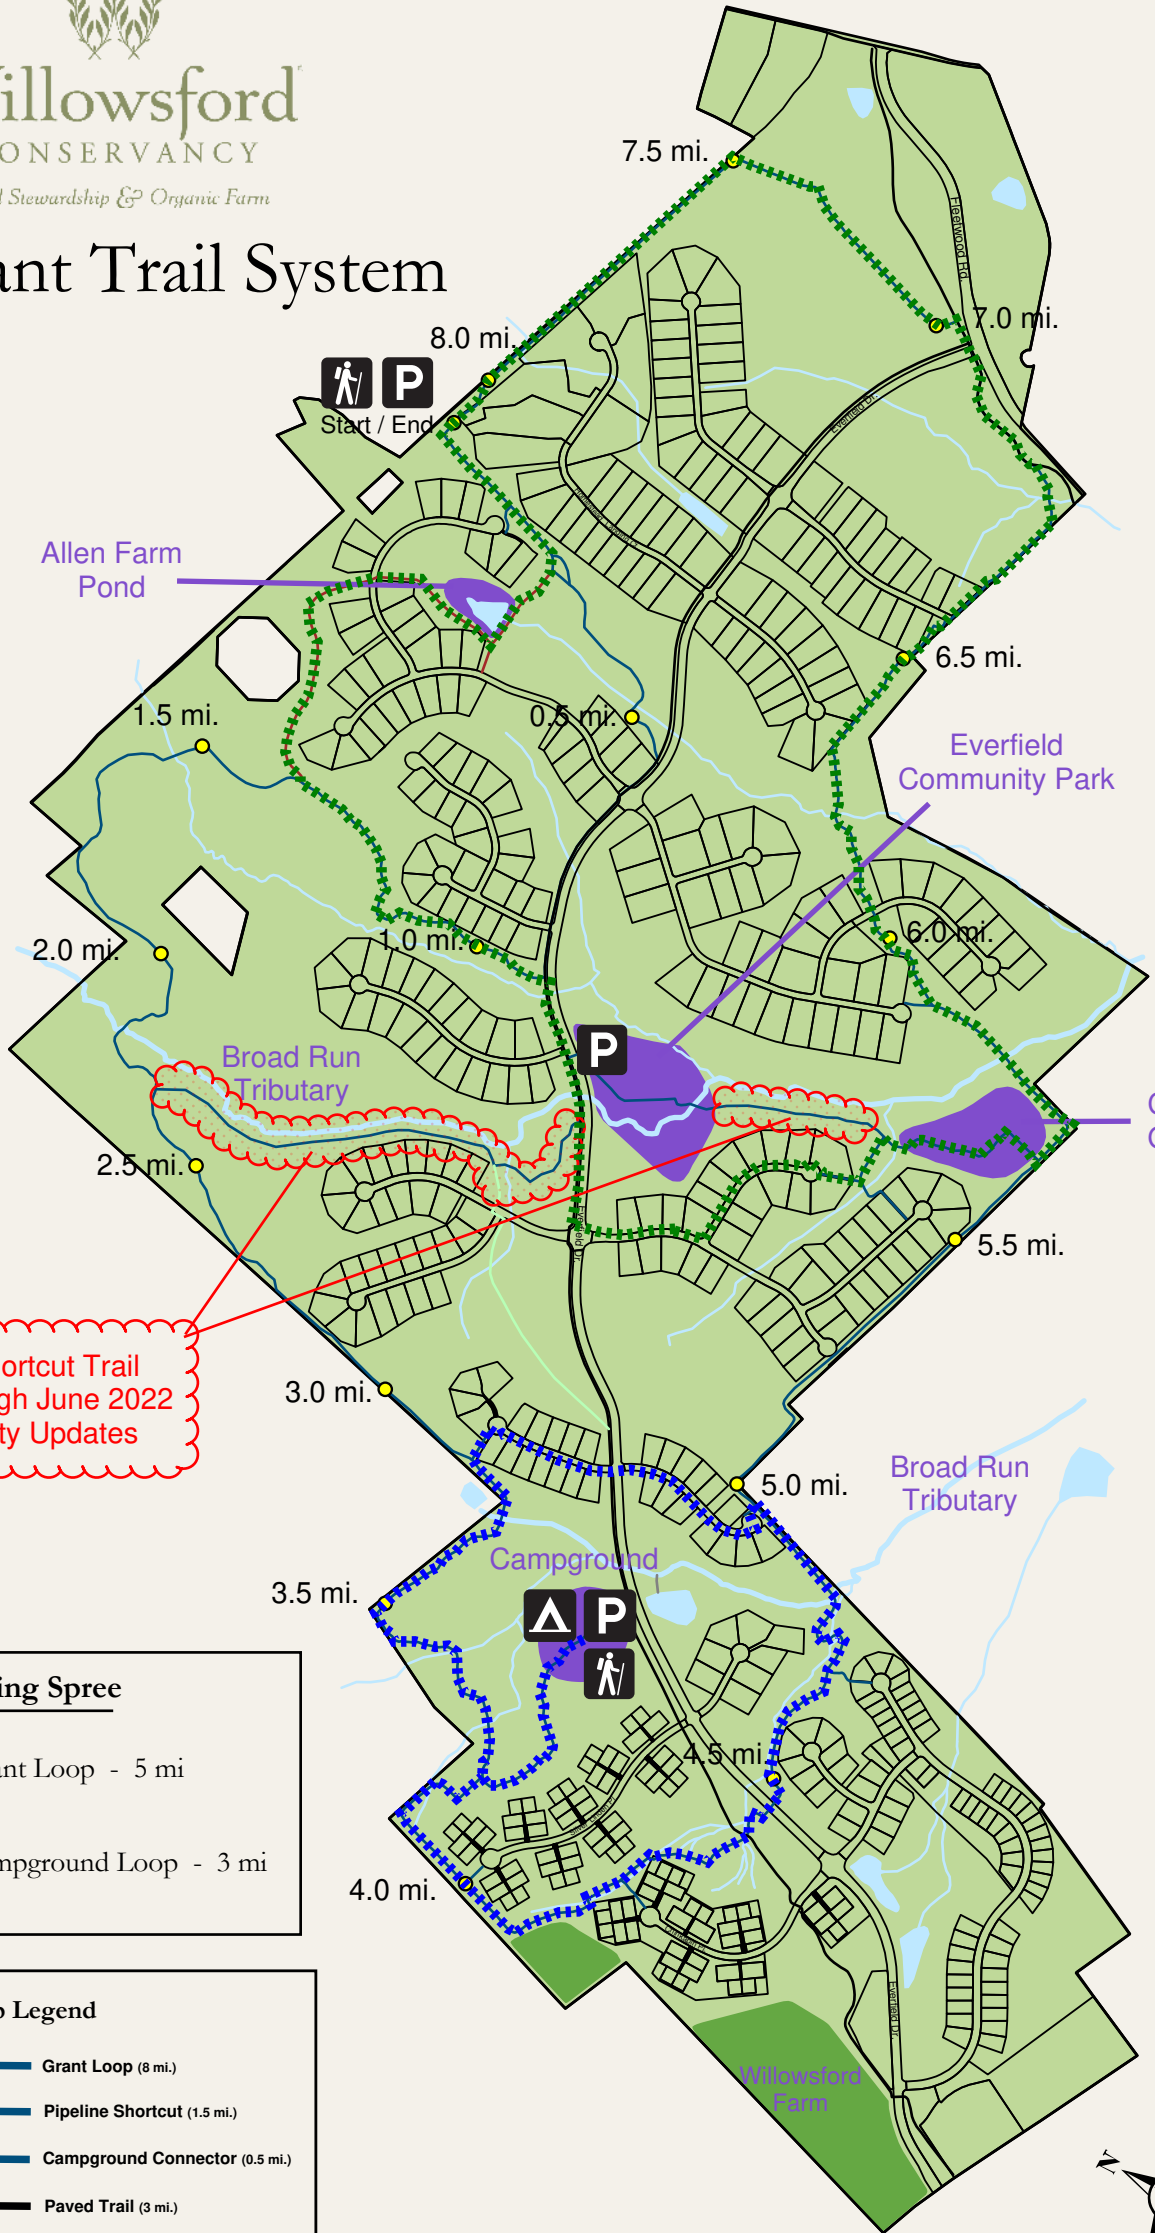

# The Grant Trail System

Pipeline Shortcut Trail  
 Closed Through June 2022  
 Due to Utility Updates

**Hiking Spree**

- Grant Loop - 5 mi
- Campground Loop - 3 mi

**Map Legend**

Parking	Grant Loop (8 mi.)
Trailhead	Pipeline Shortcut (1.5 mi.)
Camping	Campground Connector (0.5 mi.)
Amenities / Points of Interest	Paved Trail (3 mi.)