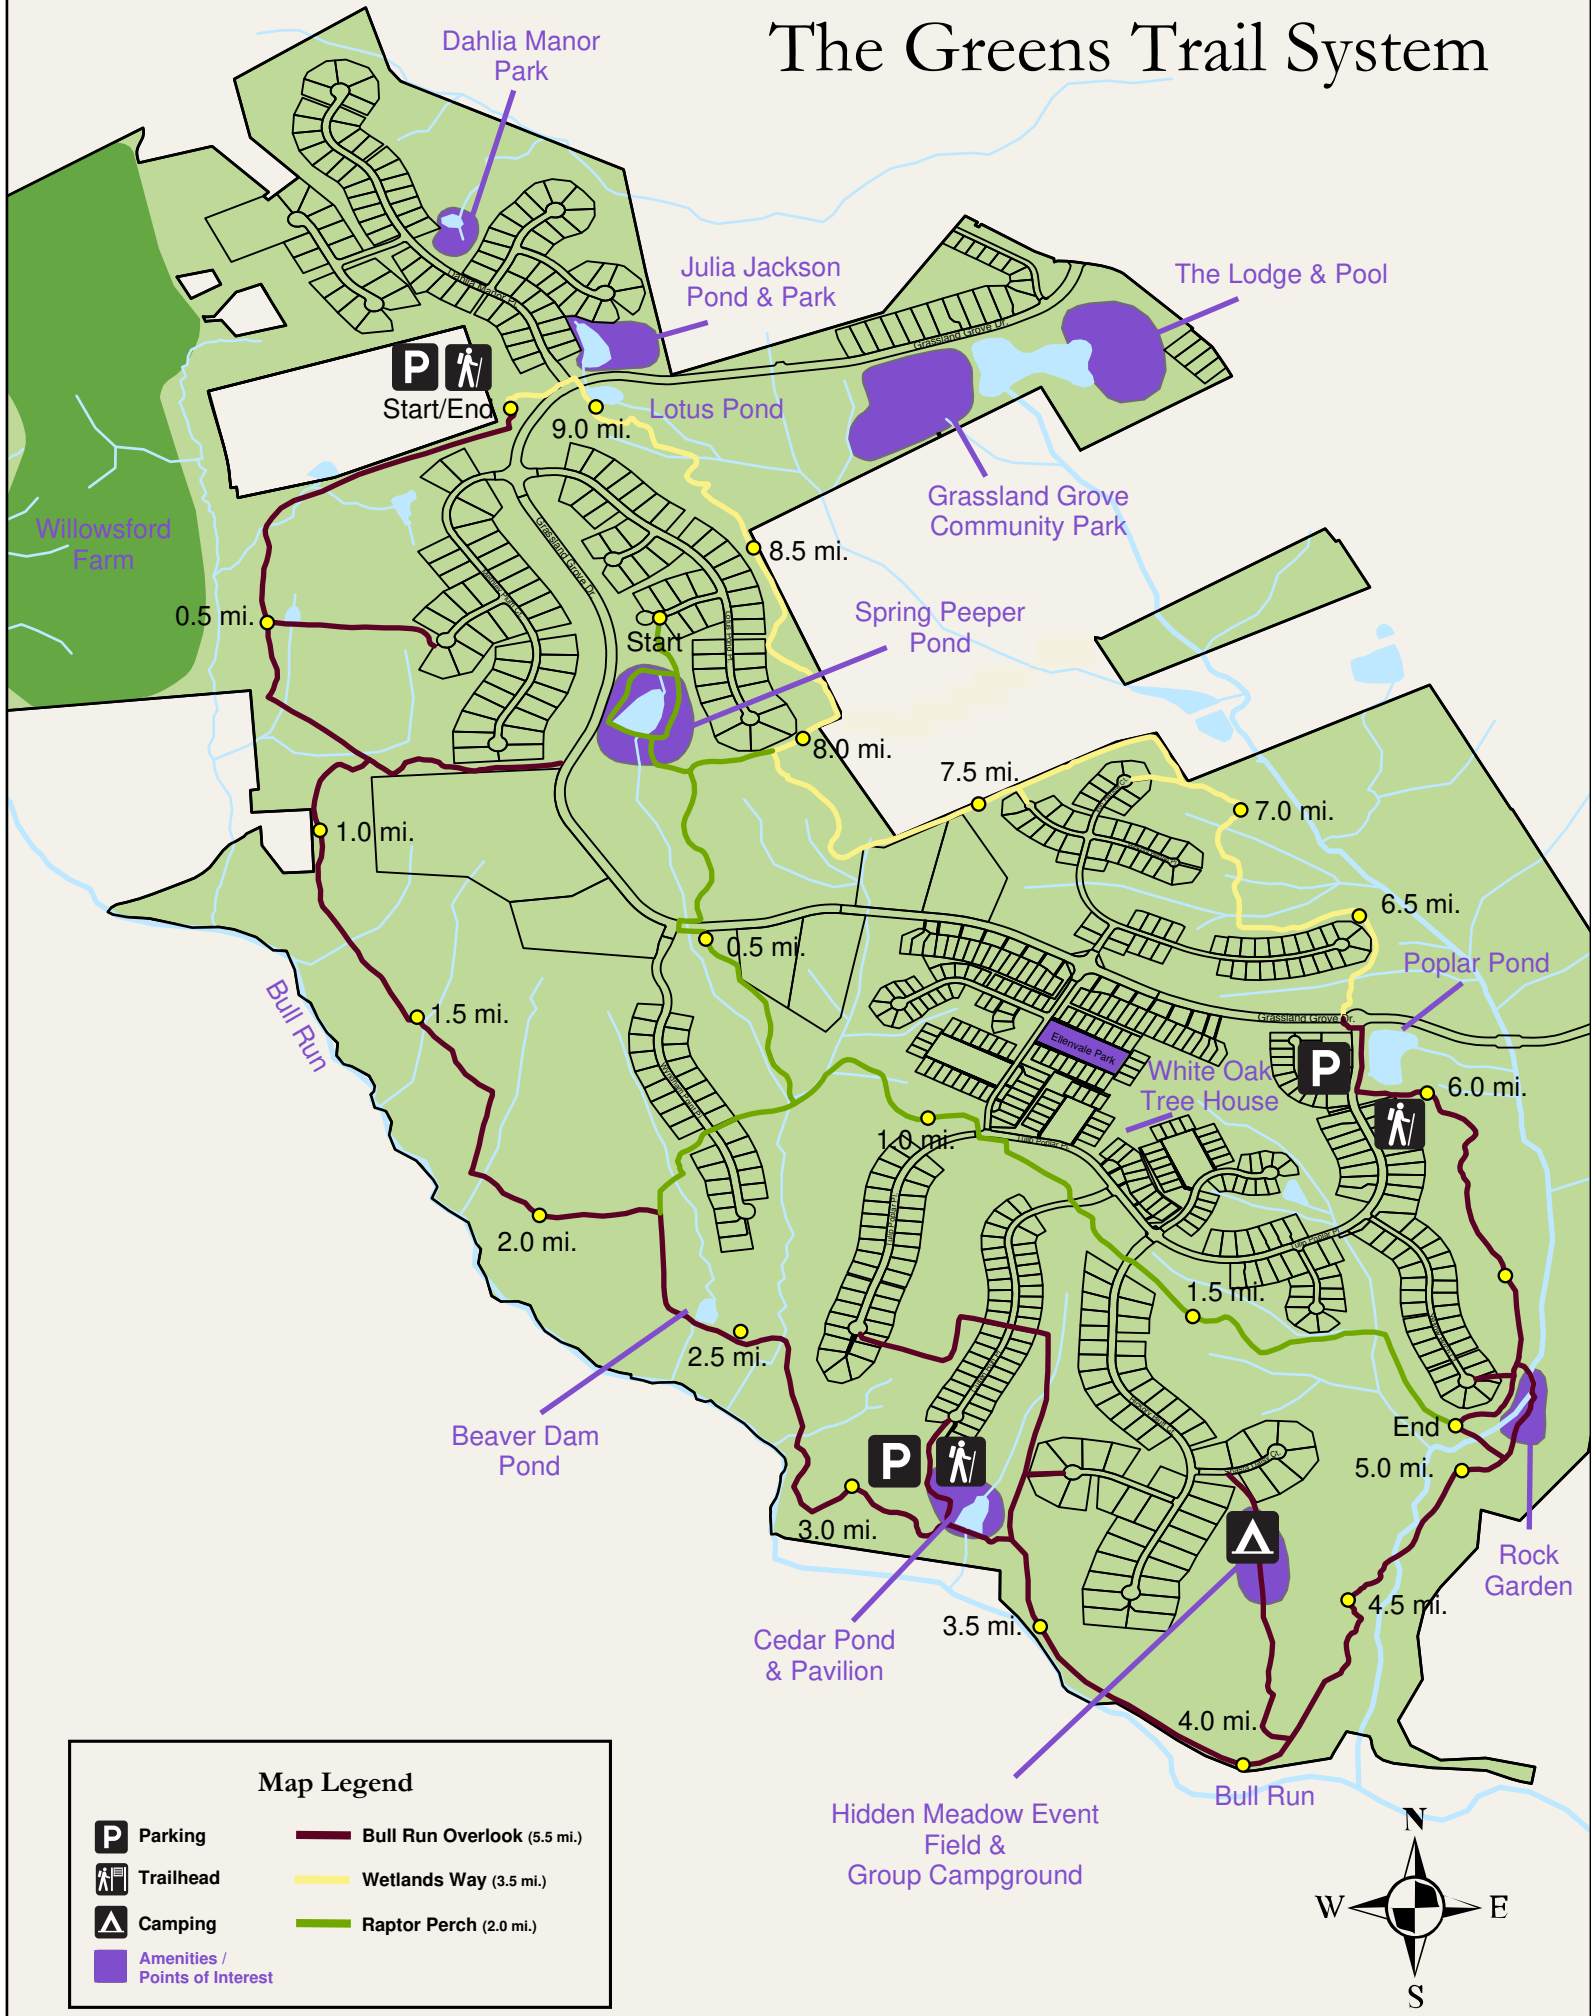

# Willowsford CONSERVANCY

Land Stewardship & Organic Farm

## The Greens Trail System

### Map Legend

- Parking
- Trailhead
- Camping
- Amenities / Points of Interest
- Bull Run Overlook (5.5 mi.)
- Wetlands Way (3.5 mi.)
- Raptor Perch (2.0 mi.)